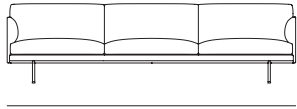

3 1/2-SEATER

71 cm / 28"
SH 40 cm / 15.7"

W 255 cm / 100.4"
SW 235 cm / 92.5"

84 cm / 33.1"
SD 62 cm / 24.4"